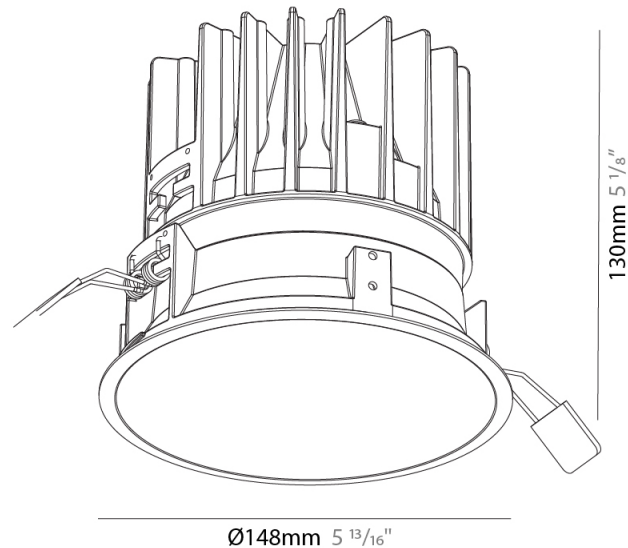

GENERAL

Series: Invader Standard
Partner: Prolicht
Division: Architectural
Installation: Recessed
Product Type: Downlight
Mounting Location: Ceiling
Light Distribution: Downlight

PHYSICAL

Aperture Sizes - Downlights: 5"
Shape: Round
Diameter (mm): 148
Diameter (in): 5 ¹³/₁₆
Height (mm): 130
Height (in): 5 ¹/₈
Ceiling Thickness (mm): 5 - 30
Ceiling Thickness (in): 1/16 - 1 3/16
Min. Recessing Depth (mm): 140
Min. Recessing Depth (in): 5 ¹/₂
Weight (kg): 0.9
Weight (lbs): 1.98
Fixture Finish: SSR / BKV / CWI / CRY / HAB / UFT / ITA / RUA / FTG / MYG / LOD / PUS / FRO / FUP / KIA / POP / BLS / SPG / MEY / GOH / CHC / COM / ABZ / JAG / OBR / MOS / ROR
Fixture Material: Aluminum Die Cast
Cut-out Measurements: 142mm / 5 9/16"

ELECTRICAL

Lamp Type: LED (Zhaga Standard)
Input Wattage (W): 28.6
Total Output Wattage (W): 26
Dimming: Tri-Mode (Non-Dimming and Phase Dimming (120Vac only) and 0-10V Dimming)
Driver Included: No
Driver Location: Recessed Housing
Driver Type: Constant Current - Universal
Housing: See components
Input Voltage (V): 120 - 277
Constant Current (MA): 700

LED

Number of LEDs: 1
Color Temperature (°K): 2700 / 3000 / 3500 / 4000
Max. Delivered Lumen (lm): 2210 / 2270 / 2391 / 2440
Nominal Lumen (lm): 3210 / 3290 / 3459
CRI: >90 CRI
Lamp Life (hrs): 50000

OPTICAL

Reflector°: 18 / 26 / 40

RATINGS AND CERTIFICATIONS

Certified By: Certified for North American Standards
IP rating: IP20